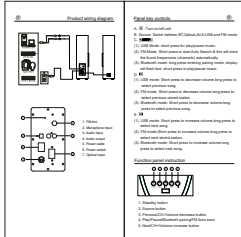

Preparation:

1. Remove the speaker from the box.
2. Remove the speaker from the box.
3. Remove the speaker from the box.
4. Remove the speaker from the box.

Installation:

1. Remove the speaker from the box.
2. Remove the speaker from the box.
3. Remove the speaker from the box.
4. Remove the speaker from the box.

Operation:

1. Turn on the power.
2. Turn on the power.
3. Turn on the power.
4. Turn on the power.

Caution:

1. Do not connect the speaker to the TV, VCR, or other video equipment.
2. Do not connect the speaker to the power supply or other electrical equipment.
3. Do not connect the speaker to the power supply or other electrical equipment.
4. Do not connect the speaker to the power supply or other electrical equipment.

Specifications:

Model	T-35X
Power	20W
Frequency	20Hz - 20kHz
Impedance	16Ω
Dimensions	100mm x 100mm x 100mm

WARRANTY CARD

ENGINEER'S COPY

NAME: _____

ADDRESS: _____

DATE: _____

WARRANTY TERMS & CONDITIONS:

This warranty is valid for a period of 12 months from the date of purchase. It covers the original purchaser only. The warranty is void if the product is used for commercial purposes or if it has been damaged by fire, flood, or other external causes. The manufacturer is not responsible for any damage to the product caused by misuse or neglect.

WARRANTY CARD

DISTRIBUTOR'S COPY

NAME: _____

ADDRESS: _____

DATE: _____

WARRANTY TERMS & CONDITIONS:

This warranty is valid for a period of 12 months from the date of purchase. It covers the original purchaser only. The warranty is void if the product is used for commercial purposes or if it has been damaged by fire, flood, or other external causes. The manufacturer is not responsible for any damage to the product caused by misuse or neglect.

WARRANTY CARD

DISTRIBUTOR'S COPY

NAME: _____

ADDRESS: _____

DATE: _____

品牌名称	F80	型号	T-35X	产地	中国
制造商	F80	经销商	...	日期	...
保修期	12个月	保修内容	...	保修地点	...